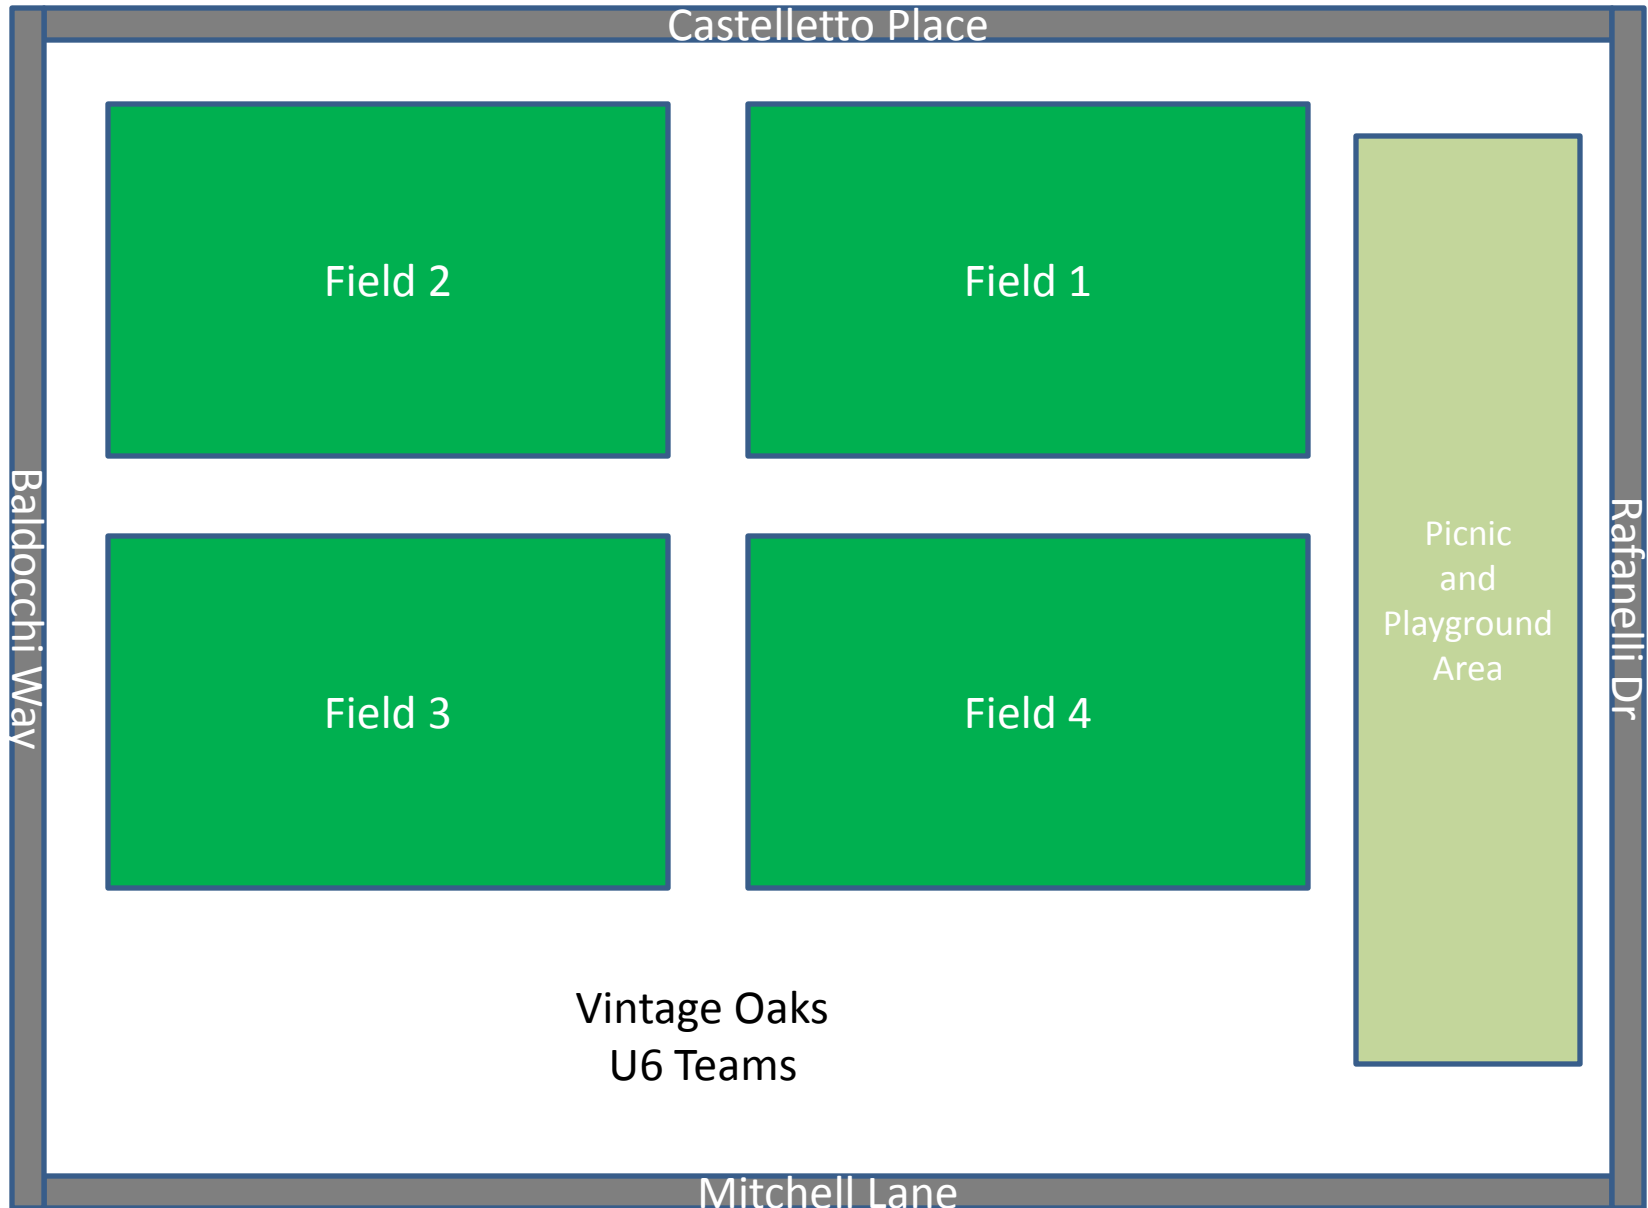

Parking is best on this side

Castelletto Place

Field 2

Field 1

Picnic
and
Playground
Area

Field 3

Field 4

Vintage Oaks
U6 Teams

Mitchell Lane

Baldocchi Way

Rafanelli Dr